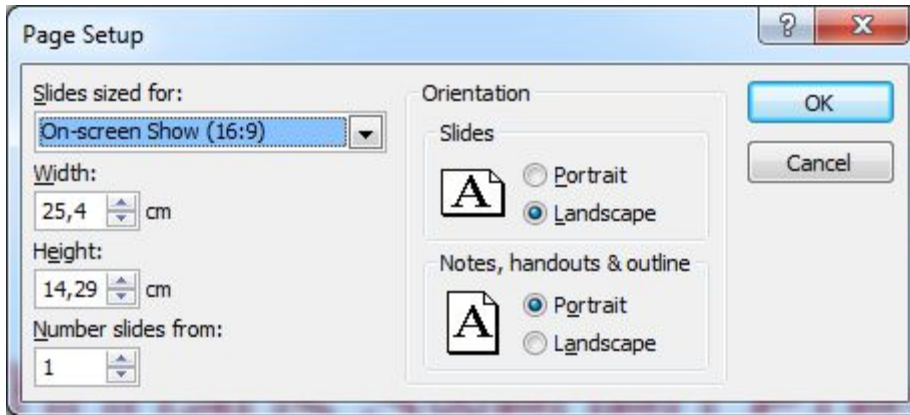

OPS-2019 Pitch Talks Wednesday 16th October 11:00-12:20