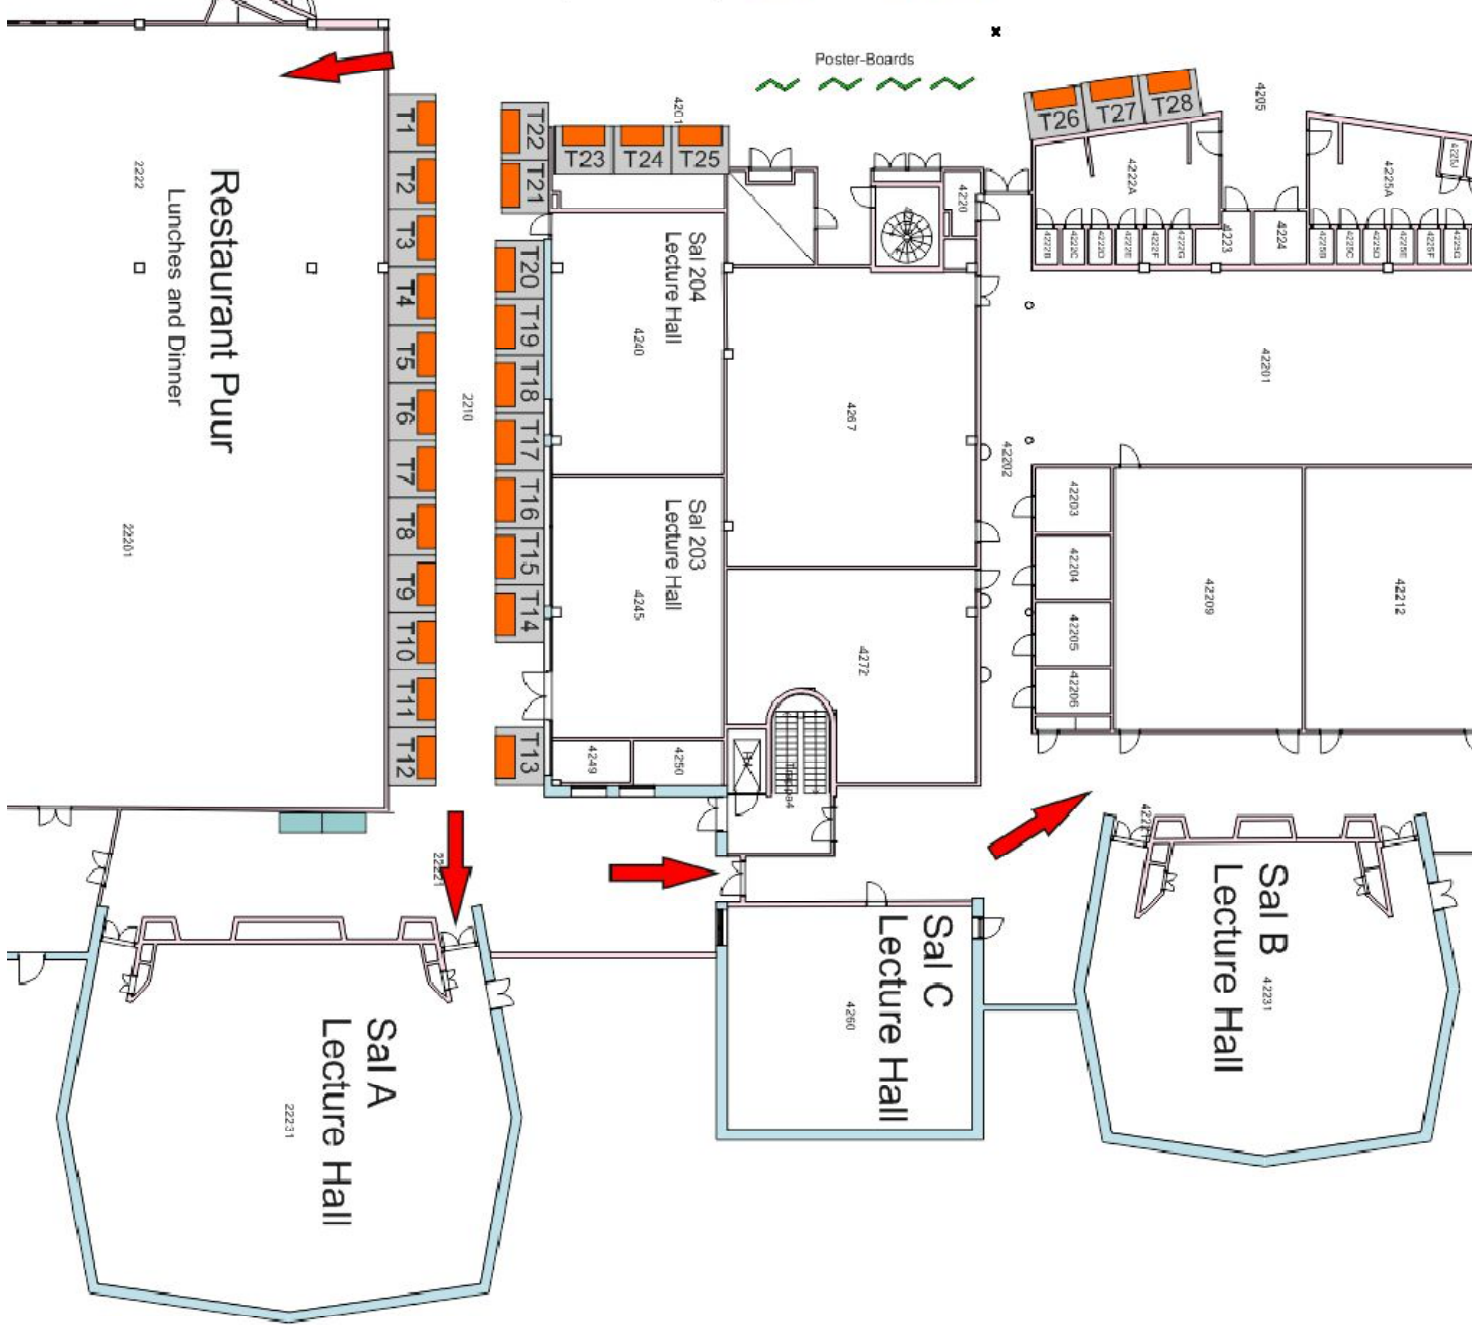

Isafjordsgatan

OPS-2019
 16-17 Oct-2019
 Exhibitor tables
 Poster boards
 Lecture rooms
 Restaurant

Plantering
 Område: ELECTRUM
 Byggnad: KEFLAVIK 1
 Plan: 02
 Skala: 1:480
 Datum: 20170921

Space Manager / Yrkesgruppen A18

Total walking distance is 312m.

Special offer at MEMORY HOTEL in Kista valid until 1st Oct

1.600 SEK incl VAT, breakfast buffé, WiFi Internet, spa & gym, sauna and cooling pool, free parking, and free transfer to nearby companies in Kista between 07.30-09.30.