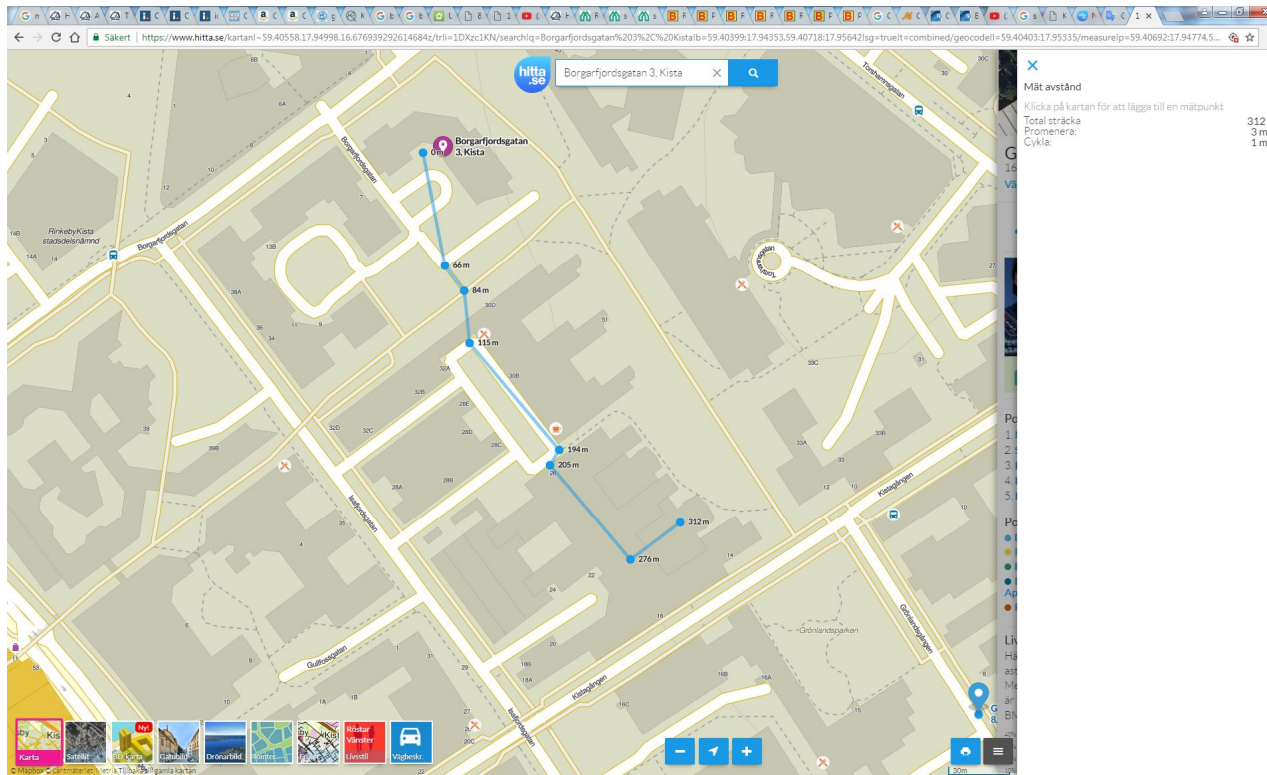

Isafjordsgatan

OPS-2019
 16-17 Oct-2019
 Exhibitor tables
 Poster boards
 Lecture rooms
 Restaurant

Plantering
 Område: ELECTRUM
 Byggnad: KEFLAVIK 1
 Plan: 02
 Skala: 1:480
 Datum: 20170921

Space Manager / Yrkesgruppen A18

Total walking distance is 312m.

Special offer at MEMORY HOTEL in Kista valid until 1st Oct

1.600 SEK incl VAT, breakfast buffé, WiFi Internet, spa & gym, sauna and cooling pool, free parking, and free transfer to nearby companies in Kista between 07.30-09.30.