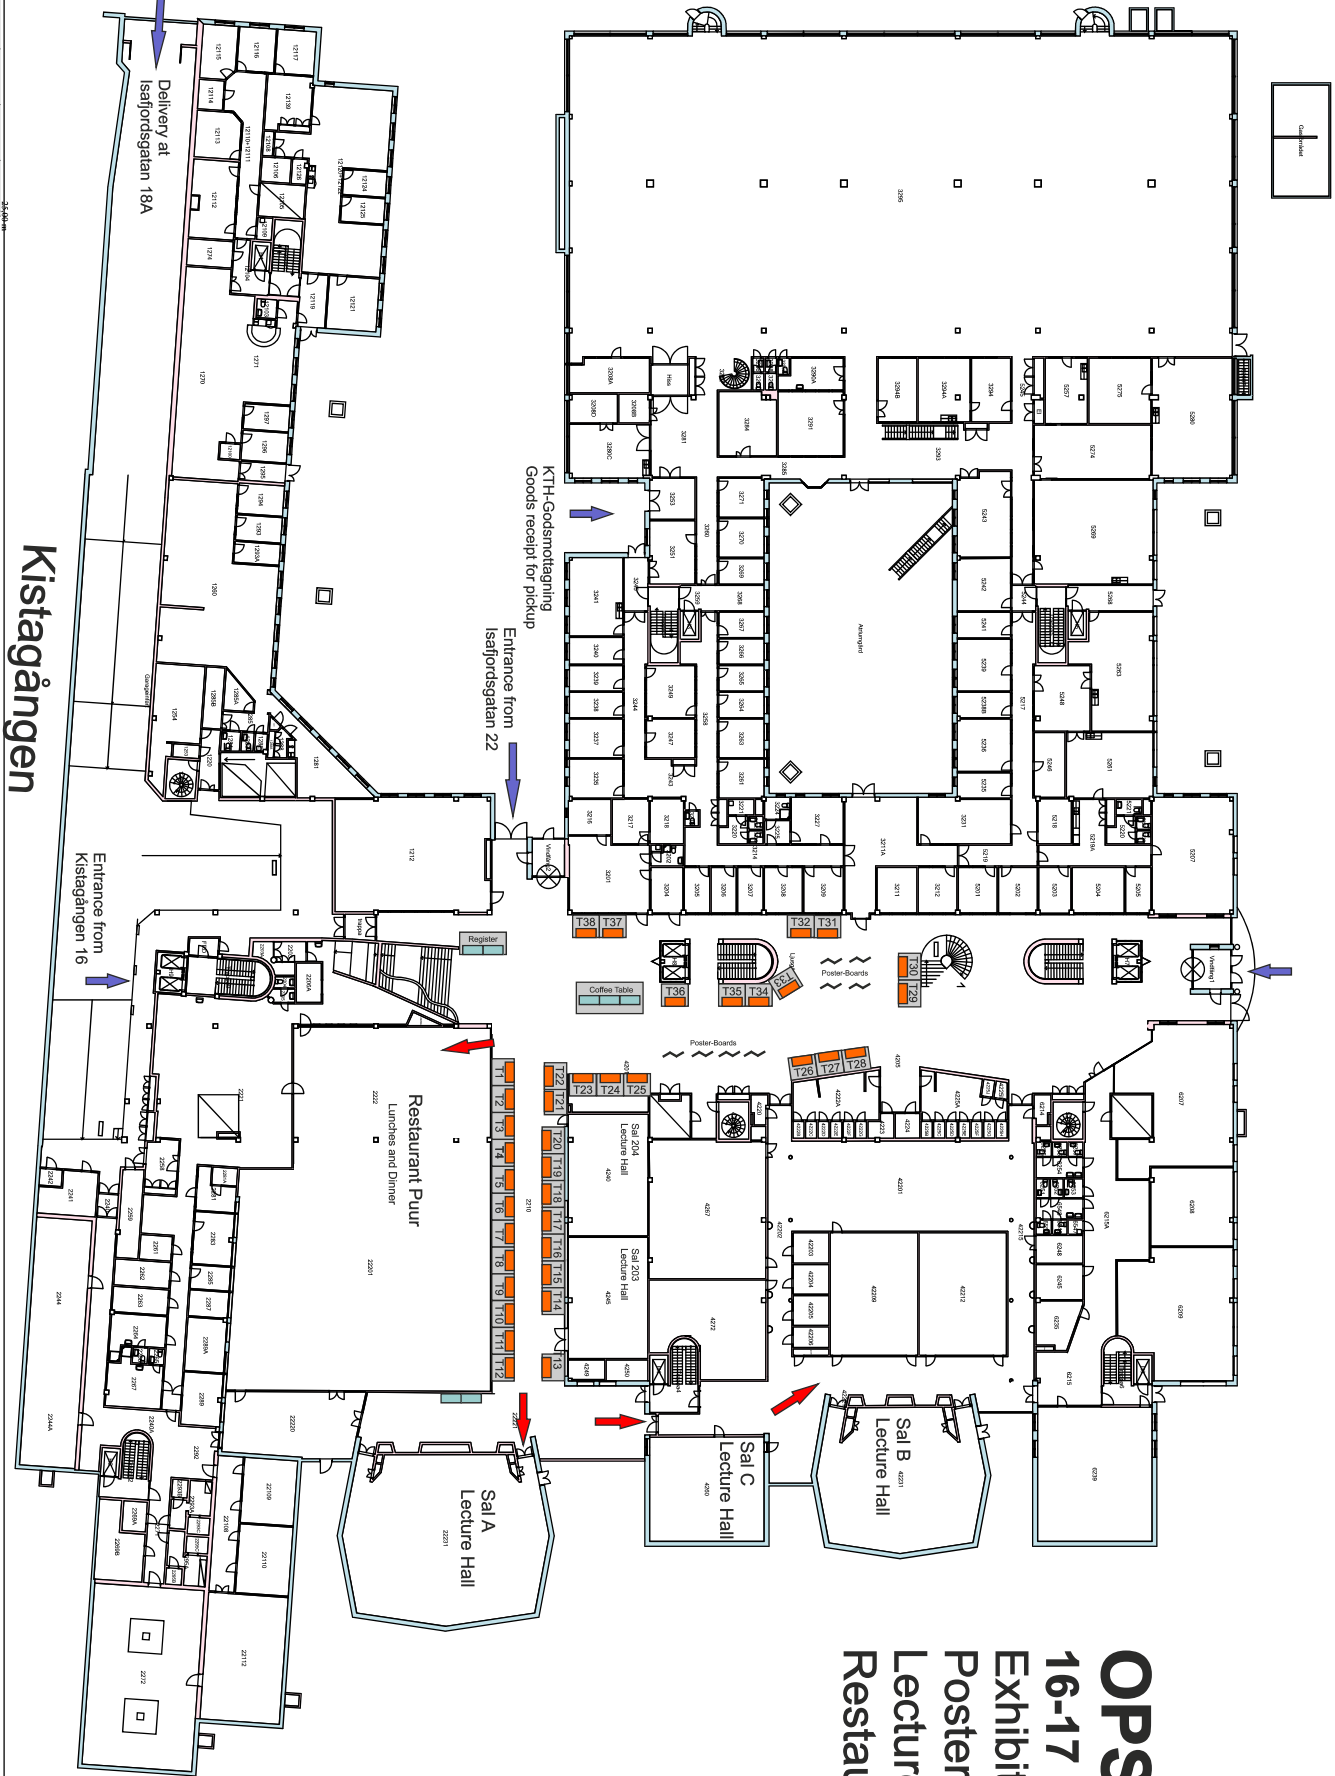

Isafjordsgatan

OPS-2019
 16-17 Oct-2019
 Exhibitor tables
 Poster boards
 Lecture rooms
 Restaurant

Plantering
 Område: ELECTRUM
 Byggnad: KEFLAVIK 1
 Plan: 02
 Skala: 1:480
 Datum: 20170921

Space Manager / Yrkesgruppen A18

Total walking distance is 312m.

Special offer at MEMORY HOTEL in Kista valid until 1st Oct

1.600 SEK incl VAT, breakfast buffé, WiFi Internet, spa & gym, sauna and cooling pool, free parking, and free transfer to nearby companies in Kista between 07.30-09.30.